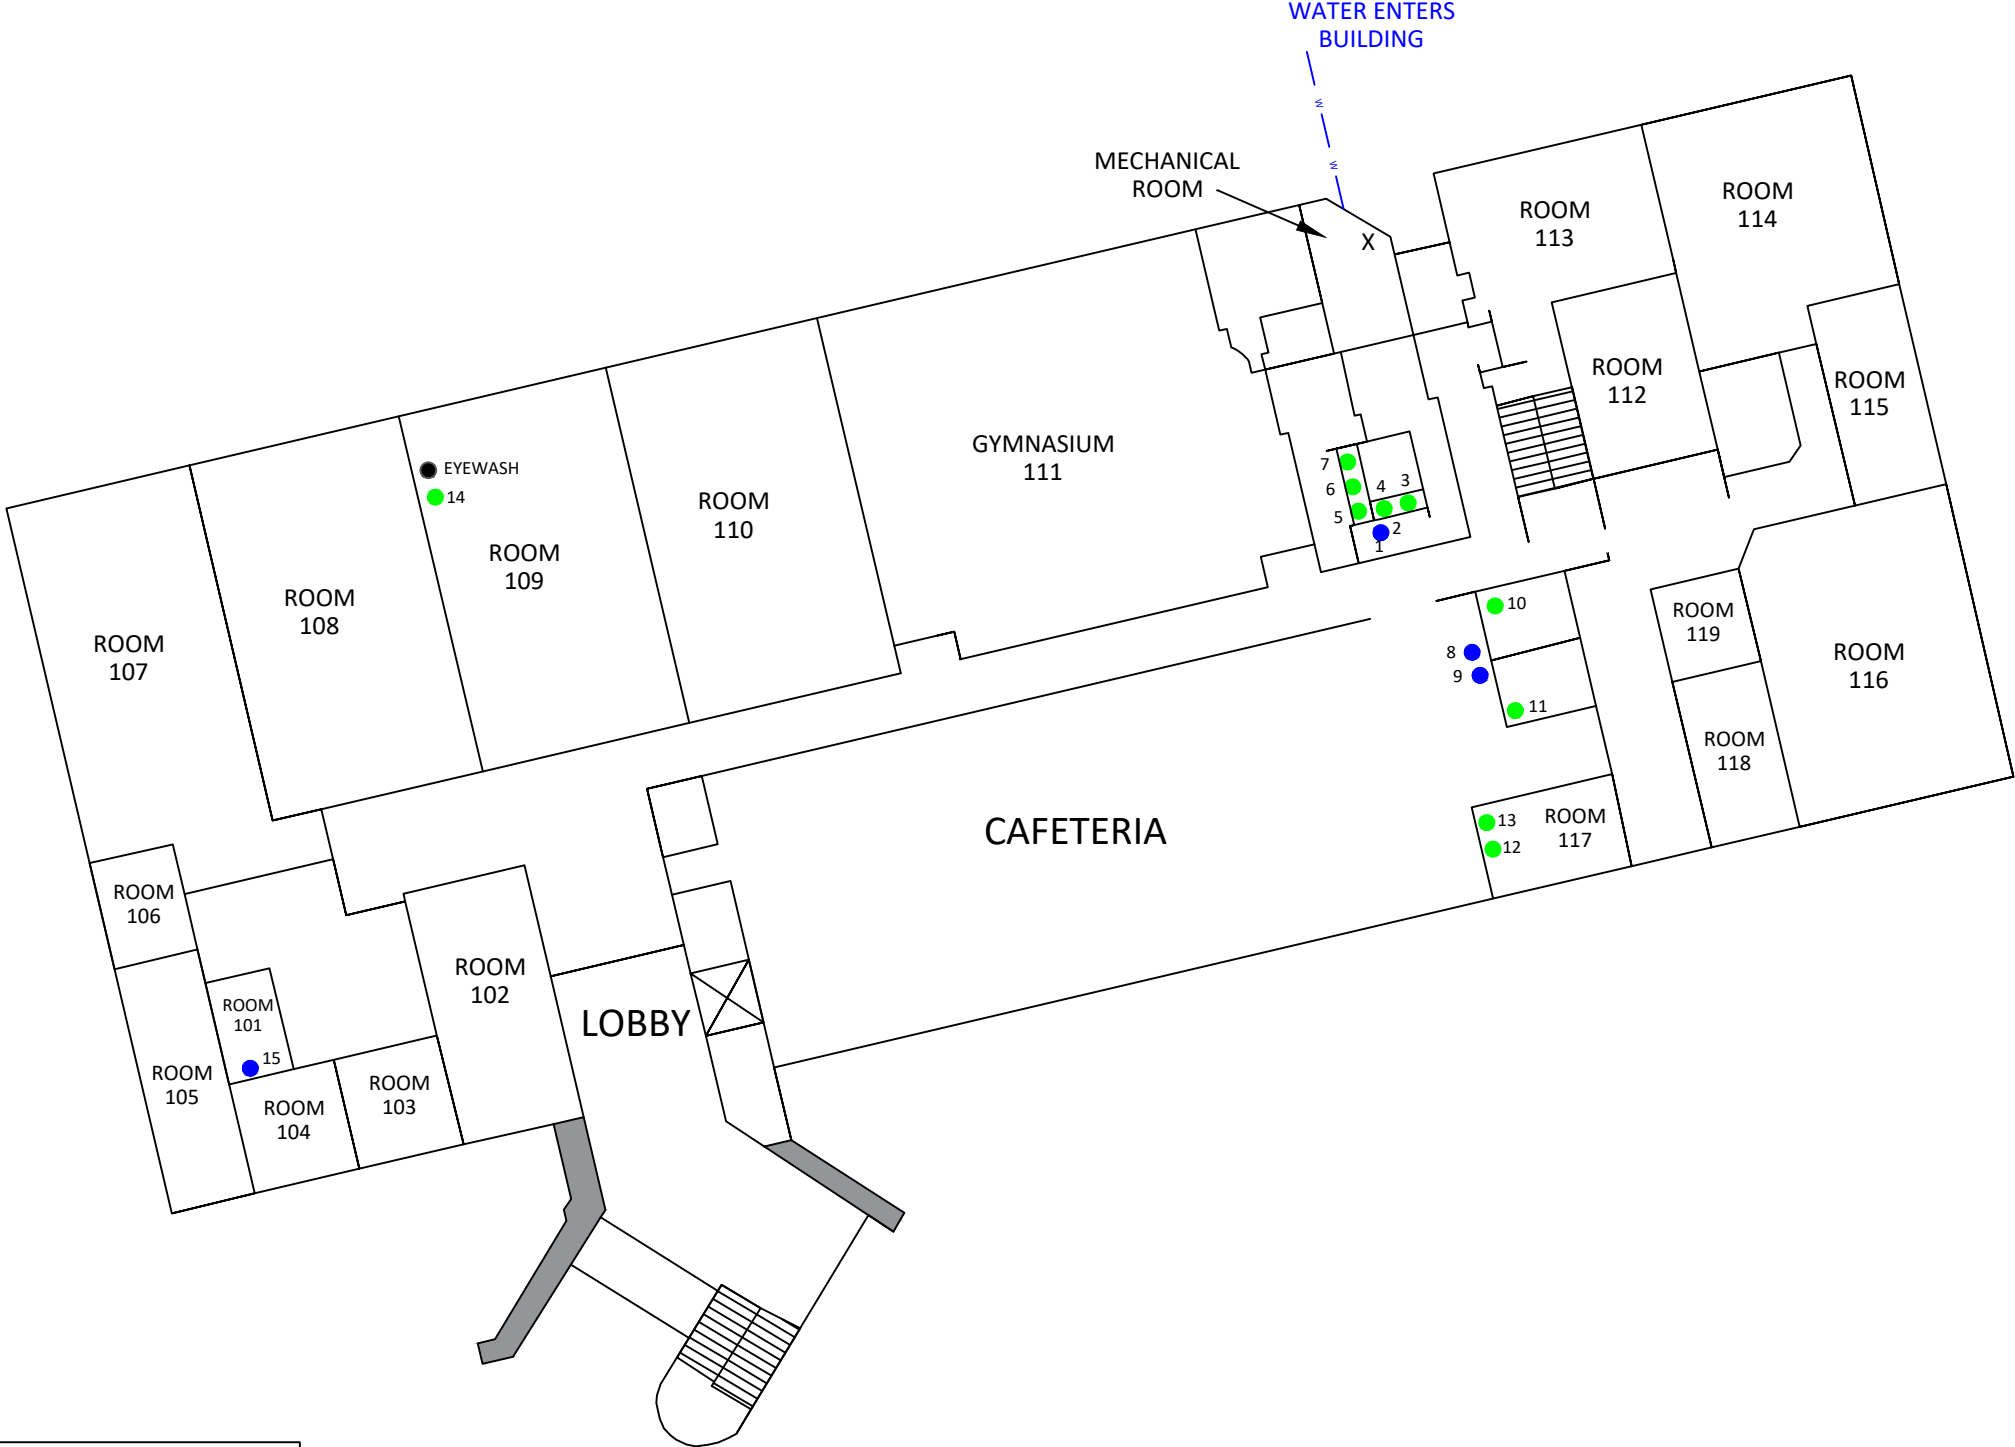

FIRST FLOOR

LEGEND	
APPROXIMATE OUTLET LOCATIONS:	BF BATHROOM FAUCET
● OUTLET (FAUCET)	CF CLASSROOM FAUCET
● OUTLET (DRINKING WATER)	SF SHOWER FAUCET
● NON-OPERATIONAL OUTLET	DW DRINKING WATER
X JANITORS FAUCET	

FIGURE
1

SECOND FLOOR

LEGEND	
APPROXIMATE OUTLET LOCATIONS:	BF BATHROOM FAUCET
● OUTLET (FAUCET)	CF CLASSROOM FAUCET
● OUTLET (DRINKING WATER)	SF SHOWER FAUCET
● NON-OPERATIONAL OUTLET	DW DRINKING WATER
X JANITORS FAUCET	